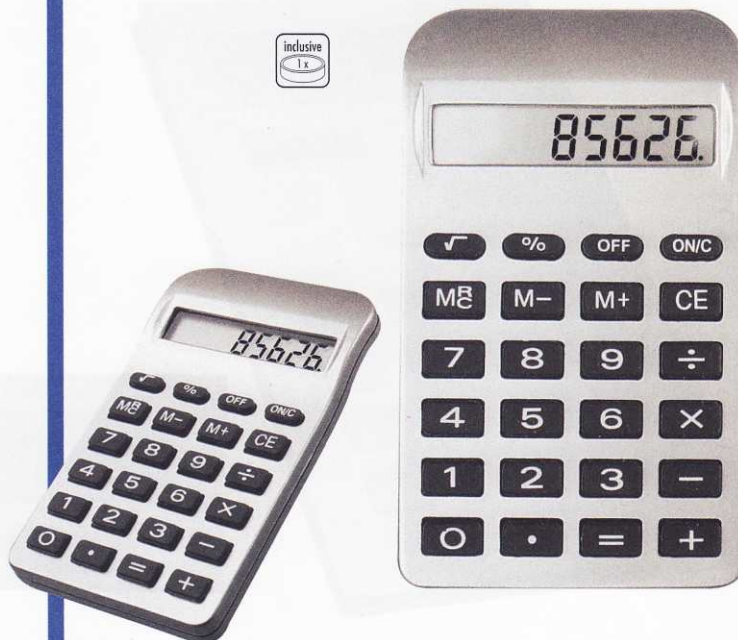

Art. 38551 8,9 x 5,3 x 0,8 cm

AS 3,5 x 0,8 cm K 120/240

Kapesní kalkulačka v sympatickém designu

Silver-lacquered plastic calculator with a 8 digit display in a nice design. It is flat and user-friendly at the same time.

Art. 38552 11,2 x 7 x 0,5 cm

AS 3,5 x 1 cm K 100/200

Kapesní kalkulačka v nápaditém designu

Silver calculator with 8 digits and coloured accented rubber keys and side applications.