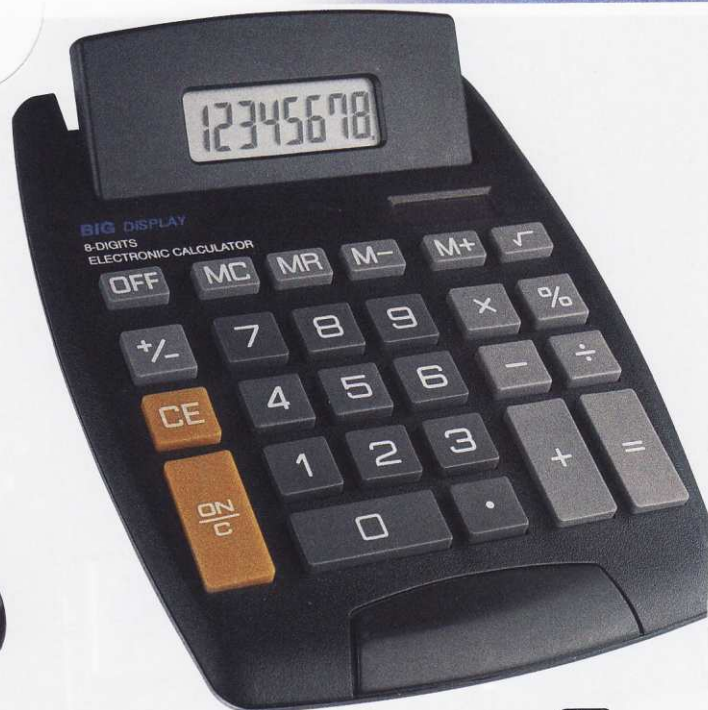

Art. 33613 10,6 x 15,5 cm

AS 4 x 1,2 cm K 40/80

Praktická kalkulačka 12-ti místná s velkými klávesami, lze omývat přímo pod tekoucí vodou

Dual-power calculator with big keys and 12 digits. The calculator can be easily cleaned under running water, is therefore ideal for mechanics, butchers, etc.

Art. 33611 11,3 x 18,7 cm

AS 4 x 1,2 cm K 40/80

Stolní kalkulačka 12-ti místná s velkými klávesami

12-digit dual-power calculator with big PC keypad made of plastic. With rounding function and eligible decimal place.

Art. 31190 19,5 x 14,5 x 1,7 cm

AS 5 x 1 cm K 25/50

Velká kalkulačka

Big plastic desk calculator with an erectable display and big keys with 8 digits.

...the big PLUS for your promotion!

CrisMa
own design 