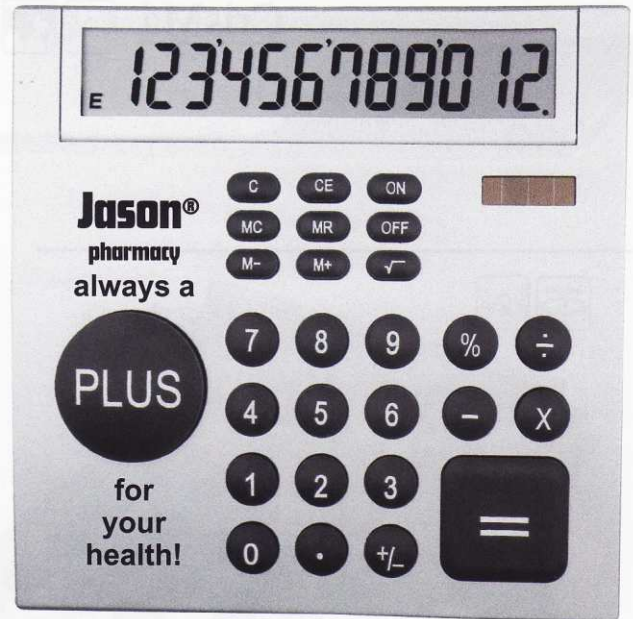

...the big PLUS for your promotion!

CrisMa
own design

Art. 35004 L 16,8 x 16,7 x 1,5 cm

G 3 x 3 cm K 50/50

Velká stolní kalkulačka značky CrisMa. Vymyslete si svůj vlastní slogan - co je Váše PLUS

CrisMa design desk calculator made of silver plastic with 12 digits and user-friendly keypad. What is your PLUS? Create your own slogan and promote your own PLUS.

What is your slogan?